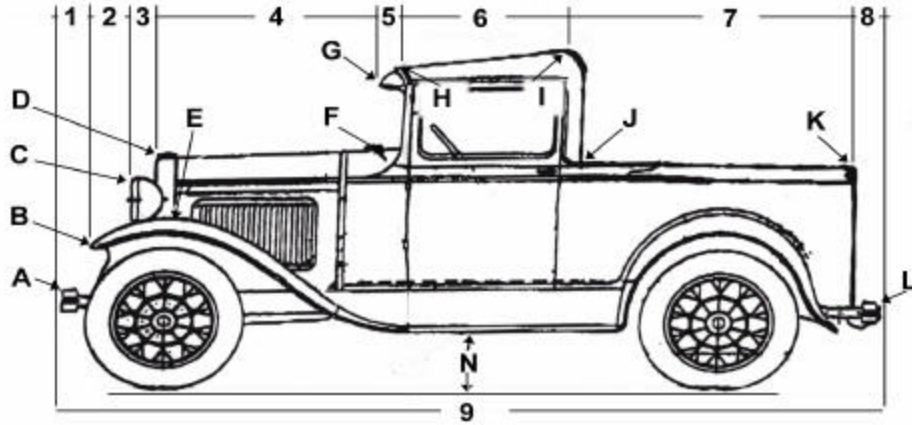

**20's
PICKUP**

Lengths - Measured Horizontally		Heights - Measured from Ground		
# 1	Front of truck to tip of fender	_____	HA Ht at top of bumper	_____
# 2	Tip of fender to front of headlights	_____	HB Ht at tip of fender	_____
# 3	Front of headlights to front of hood	_____	HC Ht at top of headlight	_____
# 4	Front of hood to front edge of visor	_____	HD Ht at front of hood	_____
# 5	Visor to front edge of roof	_____	HE Ht at top of fender	_____
# 6	Front of roof to rear of roof	_____	HF Ht at base of windshield	_____
# 7	Front of bed to rear of bed	_____	HG Ht at front of visor	_____
# 8	Rear of bed to rear of bumper	_____	HH Ht at front of roof	_____
(If measured correctly, #1 through #8 should equal #9)		Total	HI Ht at rear of roof	_____
# 9	Overall length of truck, front to rear	_____	HJ Ht at front of bed	_____
			HK Ht at rear of bed	_____
			HL Ht at rear bumper	_____
			HN Road clearance	_____

Widths, Measured Side to Side at Points Shown

WA	Width across front of truck at "A"	_____	WG	Width across front of visor	_____
WB	Width across fenders at "B"	_____	WH	Width across front of roof	_____
WC	Width across headlights at "C"	_____	WI	Width across rear of roof	_____
WD	Width across hood at "D"	_____	WJ	Width across front of bed	_____
WE	Width, side to side at "E"	_____	WK	Width across rear of bed	_____
WF	Width at base of windshield	_____	WL	Width at rear bumper	_____