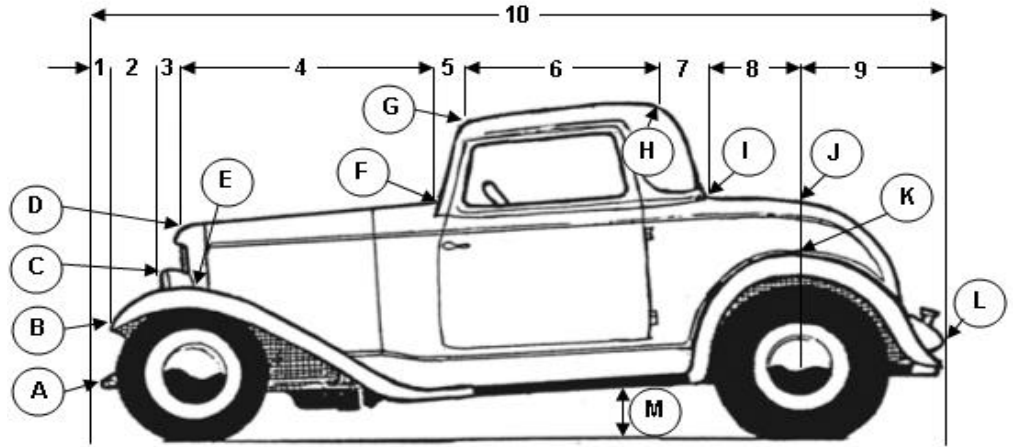

**DIMENSION SHEET**

**STREET ROD  
COUPE  
WITH FENDERS**

**Lengths - Measured Horizontally**

- # 1 Front of car to front of fender \_\_\_\_\_
- # 2 Front of fender to front of headlight \_\_\_\_\_
- # 3 Front of headlight to front of hood \_\_\_\_\_
- # 4 Front of hood to base of windshield \_\_\_\_\_
- # 5 Base of windshield to front of roof \_\_\_\_\_
- # 6 Front of roof to rear of roof \_\_\_\_\_
- # 7 Rear of roof to base of rear window \_\_\_\_\_
- # 8 Base of window to center of rear axle \_\_\_\_\_
- # 9 Center of rear axle to rear of car \_\_\_\_\_
- # 10 Overall length of car, front to rear \_\_\_\_\_

**If you have measured correctly, the sum of # 1 through # 9 should equal # 10.**

**Heights - Measured from Ground**

- HA Height at front of car \_\_\_\_\_
- HB Height at front of fender \_\_\_\_\_
- HC Height at top of headlight \_\_\_\_\_
- HD Height at front of hood \_\_\_\_\_
- HE Height at top of front fender \_\_\_\_\_
- HF Height at base of windshield \_\_\_\_\_
- HG Height at front of roof \_\_\_\_\_
- HH Height at rear of roof \_\_\_\_\_
- HI Height at base of rear window \_\_\_\_\_
- HJ Height of trunk at point "J" \_\_\_\_\_
- HK Height at top of rear fender \_\_\_\_\_
- HL Height at rear of car \_\_\_\_\_
- HM Road clearance \_\_\_\_\_

**Widths, Measured Side to Side at Points Shown**

- WA Width of car at front \_\_\_\_\_
- WB Width across front fenders \_\_\_\_\_
- WC Width of car at top of headlights \_\_\_\_\_
- WD Width of car at front of hood \_\_\_\_\_
- WE Width of car at top of fenders \_\_\_\_\_
- WF Width of hood at windshield \_\_\_\_\_
- WG Width of roof at front \_\_\_\_\_
- WH Width of roof at rear \_\_\_\_\_
- WI Width at base of rear window \_\_\_\_\_
- WJ Width of car across trunk at "J" \_\_\_\_\_
- WK Width of car at center of rear axle \_\_\_\_\_
- WL Width of car at rear \_\_\_\_\_