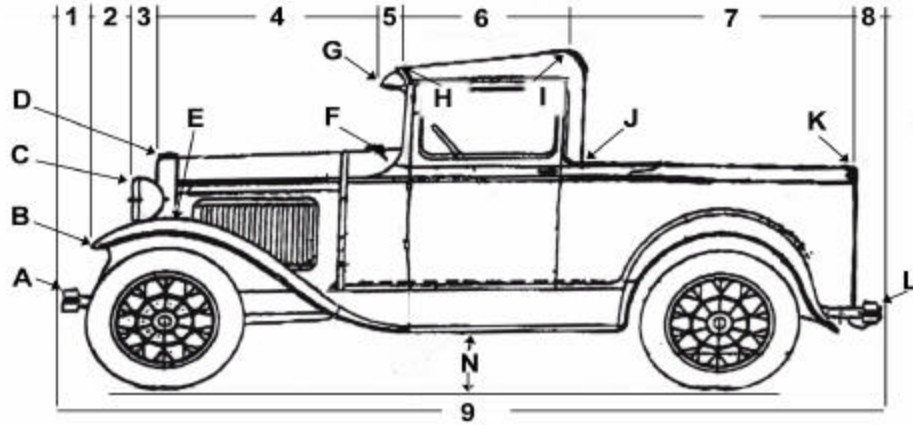

DIMENSION SHEET

20's PICKUP

Lengths - Measured Horizontally		Heights - Measured from Ground	
# 1	Front of truck to tip of fender _____	HA	Ht at top of bumper _____
# 2	Tip of fender to front of headlights _____	HB	Ht at tip of fender _____
# 3	Front of headlights to front of hood _____	HC	Ht at top of headlight _____
# 4	Front of hood to front edge of visor _____	HD	Ht at front of hood _____
# 5	Visor to front edge of roof _____	HE	Ht at top of fender _____
# 6	Front of roof to rear of roof _____	HF	Ht at base of windshield _____
# 7	Front of bed to rear of bed _____	HG	Ht at front of visor _____
# 8	Rear of bed to rear of bumper _____	HH	Ht at front of roof _____
(If measured correctly, #1 through #8 should equal #9) Total _____		HI	Ht at rear of roof _____
# 9	Overall length of truck, front to rear _____	HJ	Ht at front of bed _____
		HK	Ht at rear of bed _____
		HL	Ht at rear bumper _____
		HN	Road clearance _____

Widths, Measured Side to Side at Points Shown

WA	Width across front of truck at "A" _____	WG	Width across front of visor _____
WB	Width across fenders at "B" _____	WH	Width across front of roof _____
WC	Width across headlights at "C" _____	WI	Width across rear of roof _____
WD	Width across hood at "D" _____	WJ	Width across front of bed _____
WE	Width, side to side at "E" _____	WK	Width across rear of bed _____
WF	Width at base of windshield _____	WL	Width at rear bumper _____